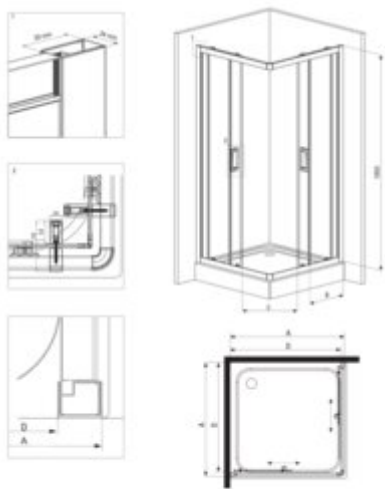

FUNKIA
Shower cabin with tray, square

Product code: KYCZ042K

EAN: 5908212058879

Color: chrome

Warranty [years]: 5

Model	Size	A [mm]	B [mm]	C [mm]	D [mm]
KYCZ042K	800x800	795	795	220	200
KYCZ042L	900x900	895	895	280	260

Showe cabin

Finish	chrome
Shape	square
Width [mm]	800
Length [mm]	800
Height [mm]	1850
Glass finish	transparent
Glass thickness [mm]	5
Side dimension [mm]	795
Adjustment range up to [mm]	-10
Masking of assembly elements	yes
Profiles levelling the curvature of the walls	yes
Silent closing	yes
Detachable lower rollers	yes

Shower tray

Finish	white
Material	acrylic
Shape	square
Width [mm]	800
Length [mm]	800
Height [mm]	160
Depth [mm]	50
Installation method	on the floor level
Drain diameter	50
Equipped with a height-adjustable foot	yes
Housing integrated with the shower tray	yes
Non-slip lugs	yes