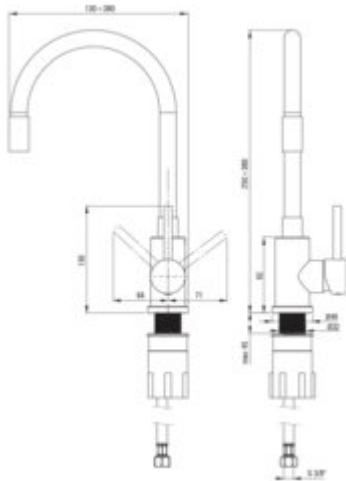

LUNO Kitchen tap

Product code: BOC_5720
EAN: 5907650859192
Color: beige, brushed steel
Warranty [years]: 7

Mixer

Finish	beige, steel
Material	steel 304
Mixer type	single-handle, mixer
Installation method	standing
Flow class [l/min]	A <= 15 (9.1 - 15)
Acoustic group [dB]	I (x <= 20)

Mixer cartridge

Ceramic cartridge size	35 mm
------------------------	-------

Spout

Spout type	elastic
------------	---------

Aerator

Aerator type	honeycomb
Aerator size	M22

Connecting hose

Length [mm]	600
Installation thread	3/8"
Connection thread	M10

Features:

- The mounting sleeve facilitates the installation of the mixer
- 45 cm connection hoses included
- The mixer is equipped with a stream aerator
- Durable hose ends made of brass
- Cleaning agent for fixtures in all colors available