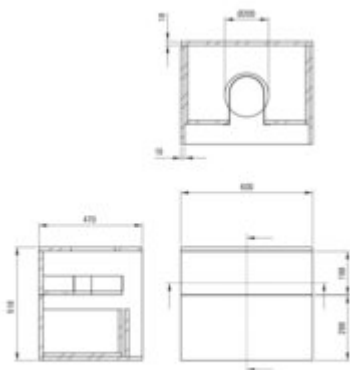

PRIZMA

Bathroom vanity, with granit washbasin

Product code: SDNB6SNU4B

EAN: 5907650899334

Color: nero

Warranty [years]: 2

Furniture

Finish	black
Installation method	wall-mounted
Width [mm]	600
Height [mm]	520
Depth [mm]	470
Material	MDF, particle board
Mounting kit included	no

Washbasin

Finish	nero
Material	granite
Hole for the tap	yes
Antibacterial	yes
Without overflow	yes
Plug included	no

Features:

- Push to open system - opening drawers by pressing the front.
- SlowMotion drawers with full extension
- Please note: To ensure the set is complete and ready for installation, it is necessary to purchase the siphon and waste plug separately - they are not included in the set.
- Exceptional durability thanks to appropriate UV varnishes
- Ready-to-use furniture without the need for assembly
- Polish quality with care for the environment
- Only the best materials, the quality of which has been confirmed by laboratory tests
- Properties of Deante granite: resistance to impact, high temperature, discoloration, therm
- Hydrophobic properties repel water molecules
- The finish enriched with silver ions adds antiseptic properties
- Dedicated cleaning agent, safe for cleaned surfaces