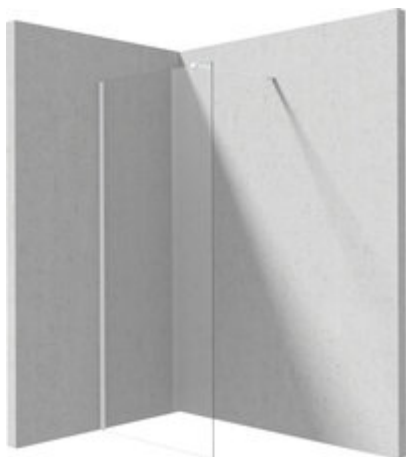

PRIZMA

Shower wall, walk-in

Product code: KTJ_A32P

EAN: 5907650881711

Color: bianco

Warranty [years]: 5

Shower door

rails adjustable stiffening the cabin

Showe cabin

Width [mm] 1200

Height [mm] 1950

Glass finish transparent

Glass thickness [mm] 6

Active cover yes

Side dimension [mm] 1180

Reversible doors yes

Installation without shower tray yes

possible

Features:

- Safe and durable tempered glass
- Possibility to install the cabin without a shower tray, directly on the tiles
- Hydrophobic Active-Cover coating that makes it easier for water to run off the glass
- Dedicated to Active Cover surfaces
- Only the best materials, the quality of which has been confirmed by laboratory tests
- Reversible door that allows the cabin to be mounted on the right or left side
- Resistance to impacts, chemicals and stains in accordance with PN-EN 14428+A1:2008 norm, c
- Can be combined with a second sliding wall and the Prizma walk-in shower wall
- Possibility of mounting the cabin directly on tiles or on Correo granite (KQR) and Kerria Plus acrylic (KTS) shower trays
- Free combination of elements
- Innovative and durable Bianco coating