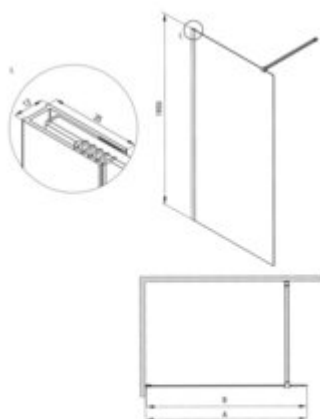

PRIZMA

Shower wall, walk-in

Product code: KTJ_A32P

EAN: 5907650881711

Color: bianco

Warranty [years]: 5

Shower door

rails adjustable stiffening the cabin

Showe cabin

Width [mm] 1200

Height [mm] 1950

Glass finish transparent

Glass thickness [mm] 6

Active cover yes

Side dimension [mm] 1180

Reversible doors yes

Installation without shower tray yes

possible

Features:

- Safe and durable tempered glass
- Possibility to install the cabin without a shower tray, directly on the tiles
- Hydrophobic Active-Cover coating that makes it easier for water to run off the glass
- Dedicated to Active Cover surfaces
- Only the best materials, the quality of which has been confirmed by laboratory tests
- Reversible door that allows the cabin to be mounted on the right or left side
- Resistance to impacts, chemicals and stains in accordance with PN-EN 14428+A1:2008 norm, c
- Can be combined with a second sliding wall and the Prizma walk-in shower wall
- Possibility of mounting the cabin directly on tiles or on Correo granite (KQR) and Kerria Plus acrylic (KTS) shower trays
- Free combination of elements
- Innovative and durable Bianco coating