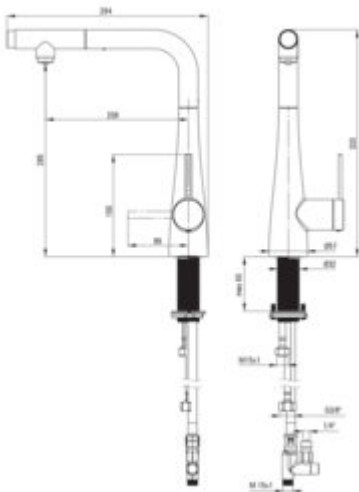

ERIDAN

Kitchen tap, with water filter connection

Product code: BRE_C75M

EAN: 5907650864042

Color: brushed bronze

Warranty [years]: 7

 deante

Mixer

Finish	brushed bronze
Material	steel 304
Mixer type	single-handle, mixer, for the water filter connection
Installation method	standing
Total mixer height [mm]	333
Flow class [l/min]	Z - 4-9 l/min
Acoustic group [dB]	I (x ≤ 20)

Mixer cartridge

Ceramic cartridge size	35 mm
------------------------	-------

Spout

Spout type	pull-out
Material	steel 304

Aerator

Aerator type	honeycomb
Aerator size	M24

Connecting hose

Length [mm]	600
Installation thread	3/8"

Features:

- Deante Design Studio Collection
- Z flow class (4-9 l/min) allowing for water consumption reduction
- 45 cm connection hoses included
- Innovative and easy-to-maintain coating - brushed bronze
- The mounting sleeve facilitates the installation of the mixer
- The mixer with functional pull-out spout
- The mixer is equipped with a stream aerator
- The tap can be mounted even very close to the wall
- Pull-out spout for filtered water
- Coating applied using the PVD method
- Only the best materials, the quality of which has been confirmed by laboratory tests
- Cleaning agent for fixtures in all colors available