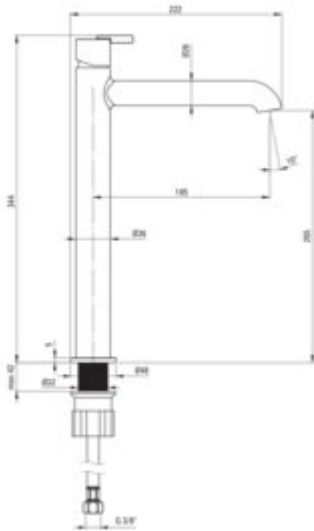

SILIA

Washbasin tap, tall

Product code: BQS_C20K
EAN: 5907650869030
Color: brushed bronze
Warranty [years]: 7

Mixer

Finish	brushed bronze
Material	brass
Mixer type	single-handle, mixer
Installation method	standing
Total mixer height [mm]	344
Flow class [l/min]	Z - 4-9 l/min
Acoustic group [dB]	I (x <= 20)

Mixer cartridge

Ceramic cartridge size	25 mm
------------------------	-------

Spout

Spout type	still
Mixer spout range [mm]	185

Aerator

Aerator type	flat, swivel
Aerator size	M18

Connecting hose

Length [mm]	450
Installation thread	3/8"
Connection thread	M10

Features:

- Deante Design Studio Collection
- Coating applied using the PVD method
- Innovative and easy-to-maintain coating - brushed bronze
- Noble form and timeless simplicity
- The mixer body is made of the highest quality brass
- The mixer is equipped with a stream aerator
- The movable aerator allows you to direct the water stream
- 45 cm connection hoses included
- The mounting sleeve facilitates the installation of the mixer
- Z flow class (4-9 l/min) allowing for water consumption reduction
- Only the best materials, the quality of which has been confirmed by laboratory tests
- Cleaning agent for fixtures in all colors available