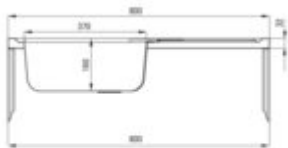

TANGO

Steel sink, 1-bowl with drainer

Product code: ZM5_0110

EAN: 5907650845768

Color: satin

Warranty [years]: 2

Sink

Finish	satin
Surface type	satin
Material	steel 201
Installation method	lay-on
Number of bowls	1
Minimum cabinet width [mm]	800
Width [mm]	500
Length [mm]	800
Height [mm]	160
Bowl depth [mm]	160
Reversible	yes
Equipped with accessories	yes
Drain diameter	2"

Sink waste kit

Finish	steel
Plug type	manual
Low siphon/ Space saver	yes
possibility to connect a dishwasher/ washing machine	yes

Features:

- High-strength stainless steel
- The sink is equipped with fittings with a connection to the dishwasher
- Natural antiseptic properties of steel
- Dedicated cleaning agent, safe for cleaned surfaces
- Self-drilling tap hole - without voiding the warranty.