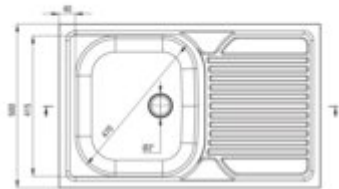

TANGO

Steel sink, 1-bowl with drainer

Product code: ZM5_0110

EAN: 5907650845768

Color: satin

Warranty [years]: 2

Sink

Finish	satin
Surface type	satin
Material	steel 201
Installation method	lay-on
Number of bowls	1
Minimum cabinet width [mm]	800
Width [mm]	500
Length [mm]	800
Height [mm]	160
Bowl depth [mm]	160
Reversible	yes
Equipped with accessories	yes
Drain diameter	2"