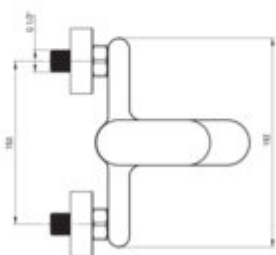

ALPINIA

Bath mixer, wall-mounted

Product code: BGA_010M

EAN: 5908212053492

Color: chrome

Warranty [years]: 7

Mixer

Finish	chrome
Material	brass
Mixer type	single-handle, mixer
Installation method	wall-mounted
Flow class [l/min]	S - 15.1-19.8 l/min
Acoustic group [dB]	I (x <= 20)
Check valves	yes

Mixer cartridge

Ceramic cartridge size	35 mm
------------------------	-------

Spout

Spout type	still
Mixer spout range [mm]	137
Material	brass

Function switch

Switch type	pressure with lock
-------------	--------------------

Aerator

Aerator type	coin-slot
Aerator size	M24

Features:

- The mixer body is made of the highest quality brass
- The mixer is equipped with a stream aerator
- The mixer is equipped with non-return valves so that the mixed water does not flow back in
- Coin-slot aerator
- Light and subtle design
- Only the best materials, the quality of which has been confirmed by laboratory tests
- Cleaning agent for fixtures in all colors available