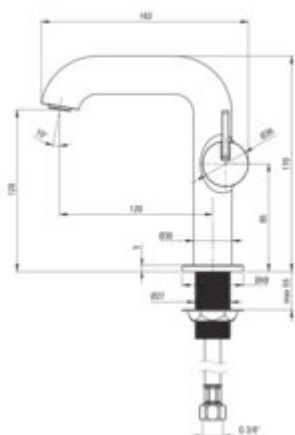

SILIA

Washbasin tap, with rectangular spout

Product code: BQS_R24M

EAN: 5907650826903

Color: brushed gold

Warranty [years]: 7

Mixer

Finish	brushed gold
Material	brass
Mixer type	single-handle, mixer
Installation method	standing
Total mixer height [mm]	170
Flow class [l/min]	Z - 4-9 l/min
Acoustic group [dB]	I (x ≤ 20)

Mixer cartridge

Ceramic cartridge size	25 mm
------------------------	-------

Spout

Mixer spout range [mm]	120
Material	brass

Aerator

Aerator type	flat, swivel, honeycomb
Aerator size	M24

Connecting hose

Length [mm]	450
Installation thread	3/8"
Connection thread	M10

Features:

- Deante Design Studio Collection
- Noble form and timeless simplicity
- The mixer is equipped with a stream aerator
- The movable aerator allows you to direct the water stream
- 45 cm connection hoses included
- The mixer body is made of the highest quality brass
- The mounting sleeve facilitates the installation of the mixer
- Only the best materials, the quality of which has been confirmed by laboratory tests
- Z flow class (4-9 l/min) allowing for water consumption reduction
- The lever on the side makes it easier to keep the spout clean
- Cleaning agent for fixtures in all colors available
- Innovative and easy to maintain brushed gold coating
- Coating applied using the PVD method