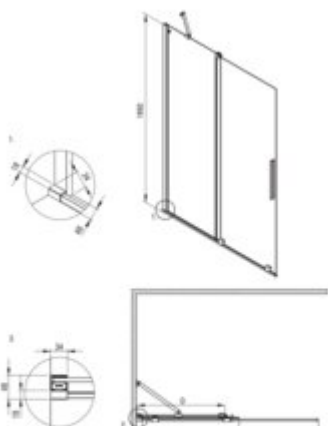

PRIZMA
Shower cabin, square

Product code: KPN0P08P08

EAN: 5907650899723

Color: chrome

Warranty [years]: 5

Model	Type	A (mm)	B (mm)	C (mm)	D (mm)
WTJ K388	800x1950	790-800	310	620	570
WTJ K388	900x1950	880-900	360	670	620
WTJ K326	1200x1950	1180-1200	410	720	670
WTJ K326	1200x1950	1180-1200	510	820	670
WTJ K346	1400x1950	1380-1400	510	720	670

Showe cabin

Finish	chrome
Width [mm]	800
Height [mm]	1950
Glass finish	transparent
Glass thickness [mm]	6
Active cover	yes
Side dimension [mm]	800
Railings	short to perpendicular wall/long to parallel wall
Reversible doors	yes
Installation without shower tray	yes possible
Possibility to install a railing to a perpendicular wall	yes