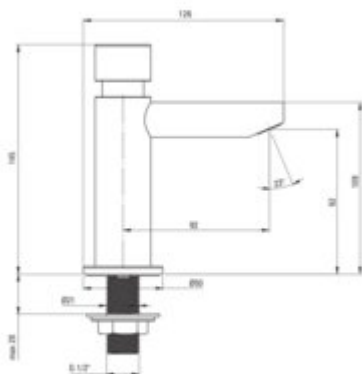

PRESS

Washbasin tap, self-closing

Product code: BBH_028L

EAN: 5908212081891

Color: chrome

Warranty [years]: 7

Mixer

Finish	chrome
Material	brass
Mixer type	press
Installation method	standing
Total mixer height [mm]	145
Flow class [l/min]	Z - 4-9 l/min
Acoustic group [dB]	II (20 < x <= 30)

Aerator

Aerator type	honeycomb
--------------	-----------

Features:

- The mixer body is made of the highest quality brass
- PRESS type mixer self closing
- Z flow class (4-9 l/min) allowing for water consumption reduction
- Only the best materials, the quality of which has been confirmed by laboratory tests
- The mixer is equipped with a stream aerator
- Cleaning agent for fixtures in all colors available