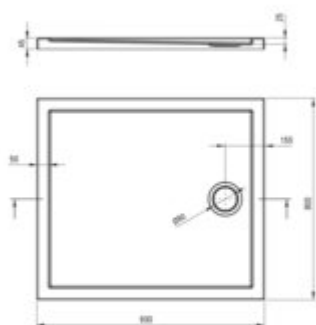

PRIZMA

Acrylic shower tray, rectangular

Product code: KTJ_089B

EAN: 5907650872221

Color: white

Warranty [years]: 2

Finish	white
Material	acrylic
Shape	rectangular
Width [mm]	800
Length [mm]	900
Height [mm]	45
Installation method	directly on the spout, on the floor level, on the construction material support
Drain diameter	90

Features:

- Durable acrylic material that maintains its shine and color
- Only the best materials, the quality of which has been confirmed by laboratory tests
- For installation at floor level, directly on the screed or supported by construction mater
- Note! The NHC_029C and NHC_029D siphons are compatible with the shower tray.