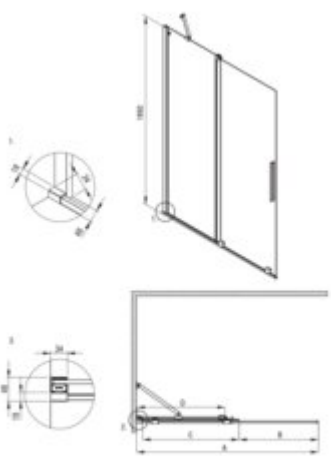

# PRIZMA Shower wall, walk-in

**Product code:** KTJ\_N39R

**EAN:** 5907650816461

**Color:** nero

**Warranty [years]:** 5

| Model    | Size      | A (mm)    | B (mm) | C (mm) | D (mm) |
|----------|-----------|-----------|--------|--------|--------|
| KTJ_K38R | 800x1950  | 780-800   | 310    | 420    | 370    |
| KTJ_K39R | 900x1950  | 880-900   | 360    | 470    | 420    |
| KTJ_K30R | 1000x1950 | 980-1000  | 410    | 520    | 470    |
| KTJ_K32R | 1200x1950 | 1180-1200 | 510    | 620    | 570    |
| KTJ_K34R | 1400x1950 | 1380-1400 | 610    | 720    | 670    |

|  |   |
|--|---|
| Finish   | nero  |
| Width [mm]   | 900   |
| Height [mm]  | 1950  |
| Glass finish   | transparent                                       |
| Glass thickness [mm]                                     | 6   |
| Active cover   | yes   |
| Side dimension [mm]                                      | 900   |
| Railings   | short to perpendicular wall/long to parallel wall |
| Tempered glass TOTAL WHITE                               | no  |
| Reversible doors   | yes   |
| Installation without shower tray                         | yes possible                                      |
| Possibility to install a railing to a perpendicular wall | yes   |