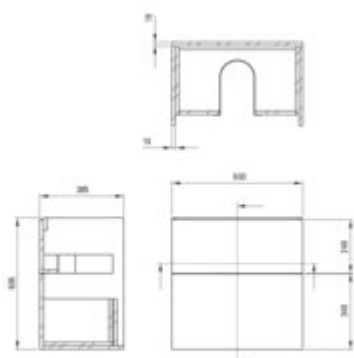

PRIZMA

Bathroom vanity, with washbasin

Product code: ST6U6U6U6M

EAN: 5908212000984

Color: gloss white

Warranty [years]: 2

Furniture

Finish	white
Installation method	wall-mounted
Width [mm]	600
Height [mm]	600
Depth [mm]	385
Material	MDF, particle board
Mounting kit included	no

Washbasin

Finish	white
Material	ceramic
Hole for the tap	yes

Features:

- Push to open system - opening drawers by pressing the front.
- SlowMotion drawers with full extension
- Please note: To ensure the set is complete and ready for installation, it is necessary to purchase the siphon and waste plug separately - they are not included in the set.
- Polish quality with care for the environment
- Exceptional durability thanks to appropriate UV varnishes
- Ready-to-use furniture without the need for assembly
- Hard and durable ceramics does not lose its properties with long use
- Antibacterial coating, preventing the growth of microorganisms
- Only the best materials, the quality of which has been confirmed by laboratory tests
- Dedicated cleaning agent, safe for cleaned surfaces