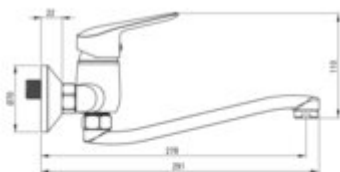

BORO
Kitchen tap, wall-mounted

Product code: BMO_N80M

EAN: 5907650809845

Color: nero

Warranty [years]: 7

Mixer

Finish	nero
Material	brass
Mixer type	single-handle, mixer
Installation method	wall-mounted
Flow class [l/min]	A <= 15 (9.1 - 15)
Acoustic group [dB]	II (20 < x <= 30)

Mixer cartridge

Ceramic cartridge size	35 mm
------------------------	-------

Spout

Spout type	swivel
Mixer spout range [mm]	270
Material	steel 304

Aerator

Aerator type	honeycomb
Aerator size	M24

Features:

- Cleaning agent for fixtures in all colors available