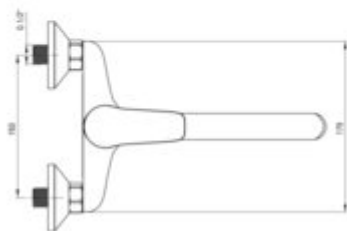

BORO
Kitchen tap, wall-mounted

Product code: BMO_N80M

EAN: 5907650809845

Color: nero

Warranty [years]: 7

Mixer

Finish	nero
Material	brass
Mixer type	single-handle, mixer
Installation method	wall-mounted
Flow class [l/min]	A <= 15 (9.1 - 15)
Acoustic group [dB]	II (20 < x <= 30)

Mixer cartridge

Ceramic cartridge size	35 mm
------------------------	-------

Spout

Spout type	swivel
Mixer spout range [mm]	270
Material	steel 304

Aerator

Aerator type	honeycomb
Aerator size	M24

Features:

- Cleaning agent for fixtures in all colors available