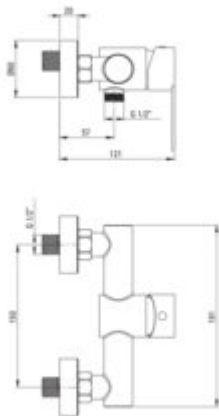

LUP0

Shower mixer, wall-mounted

Product code: BLU_F40M

EAN: 5907650816614

Color: brushed steel

Warranty [years]: 5

Mixer

Finish	steel
Material	steel 304
Mixer type	single-handle, mixer
Installation method	wall-mounted
Flow class [l/min]	S - 15.1-19.8 l/min
Acoustic group [dB]	II (20 < x <= 30)

Mixer cartridge

Ceramic cartridge size	35 mm
------------------------	-------

Features:

- Only the best materials, the quality of which has been confirmed by laboratory tests
- Cleaning agent for fixtures in all colors available