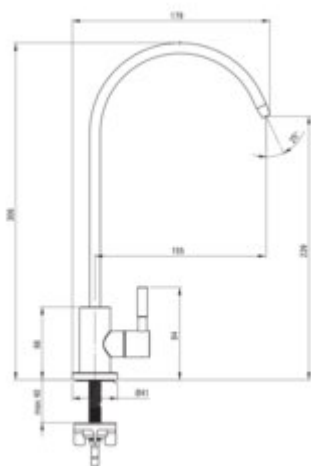

Drinking water tap

Product code: BEZ_062F

EAN: 5907650859376

Color: chrome

Warranty [years]: 2

Mixer

Finish	chrome
Mixer type	for the water filter connection
Installation method	standing
Acoustic group [dB]	I (x <= 20)

Handle

Finish	chrome
--------	--------

Spout

Finish	chrome
Spout type	sink
Material	stainless steel
Spout type	swivel
Mixer spout range [mm]	155

Features:

- Only the best materials, the quality of which has been confirmed by laboratory tests
- Dedicated cleaning agent, safe for cleaned surfaces