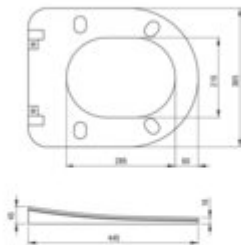

PEONIA
Toilet seat, slim

Product code: CDE_NS0Z

EAN: 5907650874638

Color: nero

Warranty [years]: 2

Finish	nero
Material	duroplast
Slow-close toilet seat	yes
Slim toilet seat	yes
Width [mm]	366
Length [mm]	446
Chrome hinges	yes
Quick seat detachment	yes
Antibacterial	yes

Features:

- Soft-closing toilet seat
- A thin and delicate slim type toilet seat
- Dedicated cleaning agent, safe for cleaned surfaces