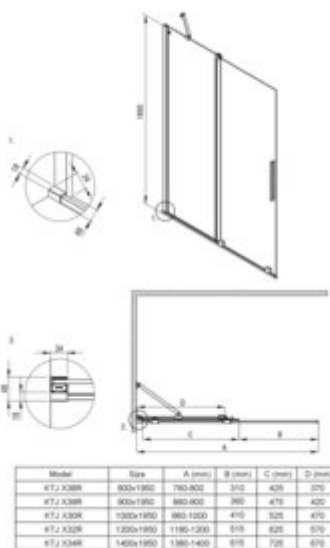

PRIZMA
Shower cabin, rectangular

Product code: KPNZP14S07

EAN: 5907650899921

Color: gold

Warranty [years]: 5

Showe cabin (KTJ_Z34R)

Width [mm]	1400
Height [mm]	1950
Glass finish	transparent
Glass thickness [mm]	6
Active cover	yes
Side dimension [mm]	1400
Railings	short to perpendicular wall/long to parallel wall
Reversible doors	yes
Installation without shower tray possible	yes

Showe cabin (KTJ_Z37P)

Finish	gold
Width [mm]	700
Height [mm]	1950
Glass finish	transparent
Glass thickness [mm]	6
Active cover	yes
Side dimension [mm]	680
Reversible doors	yes
Installation without shower tray possible	yes

Shower door

rails	adjustable stiffening the cabin
-------	---------------------------------

Features:

- Only the best materials, the quality of which has been confirmed by laboratory tests
- Safe and durable tempered glass
- Hydrophobic Active-Cover coating that makes it easier for water to run off the glass
- Dedicated to Active Cover surfaces
- Resistance to impacts, chemicals and stains in accordance with PN-EN 14428+A1:2008 norm, c
- Possibility to install the cabin without a shower tray, directly on the tiles
- Free combination of elements
- Dedicated cleaning agent, safe for cleaned surfaces