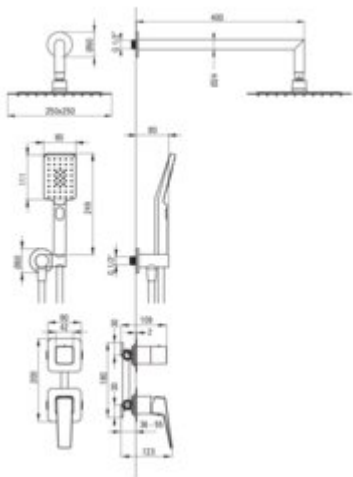

BLUR

Concealed shower set

Product code: NQL_D9YK

EAN: 5907650880134

Color: titanium

Warranty [years]: 7

Mixer

Mixer type	single-handle, mixer
Installation method	concealed
Flow class [l/min]	A <= 15 (9.1 - 15)
Acoustic group [dB]	II (20 < x <= 30)

Spout

Spout type	still
Range of shower/ bath spout [mm]	388

Shower overhead

Shape	square
Material	stainless steel
Width [mm]	250
Length [mm]	250
Anti-calc	yes
Number of functions	1
Stream type	rain

Hand shower

Number of functions	3
Anti-calc	yes
Stream type	rain, mixed, mist

Hose

Length [mm]	1500
Braid material	PVC
Anti-twist	1

Angled hose connector

Finish	titanium
Connection type	for the hose with hand shower holder
Shape	round
Material	brass
Connection thread	yes
Concealed mounting	yes