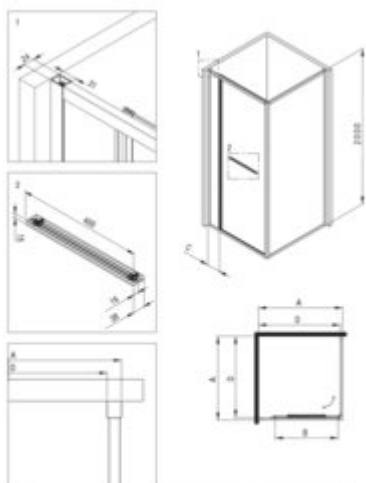

# SQUARE

## Shower cabin, square

**Product code:** KQB\_N088P

**EAN:** 5907650898290

**Color:** nero

**Warranty [years]:** 5

KQB	Size	A (mm)	B (mm)	C (mm)	D (mm)
KQB_N088P	800x800	790-800	800	172	755-776
KQB_N088P	900x900	890-900	900	172	855-876

Finish	nero
Shape	square
Width [mm]	800
Length [mm]	800
Height [mm]	2000
Glass finish	transparent
Glass thickness [mm]	6
Active cover	yes
Adjustment range up to [mm]	20
Masking of assembly elements	yes
Profiles levelling the curvature of the walls	yes
Reversible doors	yes
Installation without shower tray possible	yes
Double top rollers with ball bearings	yes
Detachable lower rollers	yes