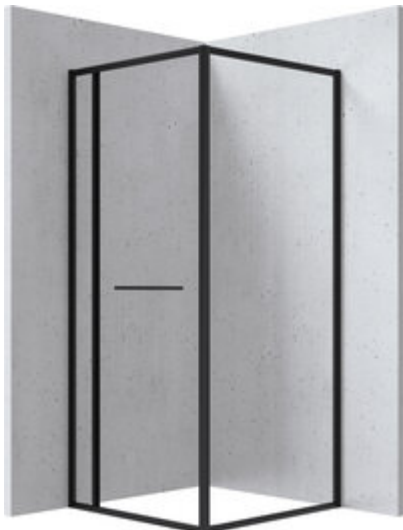

# SQUARE

## Shower cabin, square

**Product code:** KQB\_N088P

**EAN:** 5907650898290

**Color:** nero

**Warranty [years]:** 5

KQB	Size	A (mm)	B (mm)	C (mm)	D (mm)
KQB_N088P	800x800	790-800	800	172	755-776
KQB_N088P	900x900	890-900	900	172	855-876

Finish	nero
Shape	square
Width [mm]	800
Length [mm]	800
Height [mm]	2000
Glass finish	transparent
Glass thickness [mm]	6
Active cover	yes
Adjustment range up to [mm]	20
Masking of assembly elements	yes
Profiles levelling the curvature of the walls	yes
Reversible doors	yes
Installation without shower tray possible	yes
Double top rollers with ball bearings	yes
Detachable lower rollers	yes

### Features:

- The doors slide inside the enclosure - more space in every bathroom.
- Safe and durable tempered glass
- Hydrophobic Active-Cover coating that makes it easier for water to run off the glass
- Innovative, durable and easy to clean Nero coating
- Only the best materials, the quality of which has been confirmed by laboratory tests
- Dedicated to Active Cover surfaces
- Resistance to impacts, chemicals and stains in accordance with PN-EN 14428+A1:2008 norm, c
- Possibility to install the cabin without a shower tray, directly on the tiles
- Reversible door that allows the cabin to be mounted on the right or left side
- Profiles leveling the curvature of the walls
- Covering of assembly elements
- Double top rollers with ball bearings
- Dedicated cleaning agent, safe for cleaned surfaces