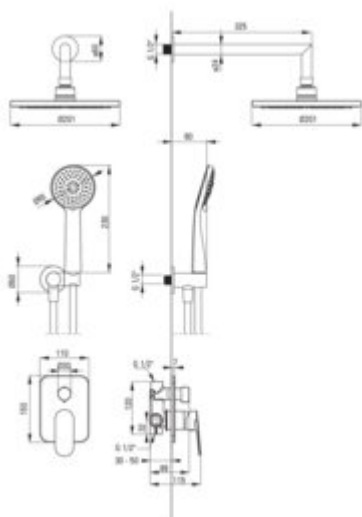

ALPINIA
Concealed shower set

Product code: NAC_N9ER

EAN: 5907650887034

Color: nero

Warranty [years]: 7

Mixer

Mixer type	single-handle, mixer
Installation method	concealed
Flow class [l/min]	S - 15.1-19.8 l/min
Acoustic group [dB]	II (20 < x <= 30)

Spout

Range of shower/ bath spout [mm]	384
----------------------------------	-----

Shower overhead

Shape	round
Material	ABS
Diameter [mm]	201
Anti-calc	yes
Number of functions	1
Stream type	rain

Hand shower

Number of functions	3
Anti-calc	yes
Stream type	rain, hydromassage, mixed

Hose

Length [mm]	1500
Braid material	PVC

Angled hose connector

Finish	nero
Connection type	for the hose with hand shower holder
Shape	round
Material	brass
Connection thread	yes
Concealed mounting	yes

Features:

- Light and subtle design
- Innovative, durable and easy to clean Nero coating
- Adjustable shower hand angle
- Anti-calc system facilitating the removal of limescale deposits
- 3-function hand shower
- Flush-mounted installation ensures the aesthetics of the bathroom
- The faucet includes a concealed element
- Cleaning agent for fixtures in all colors available
- Only the best materials, the quality of which has been confirmed by laboratory tests