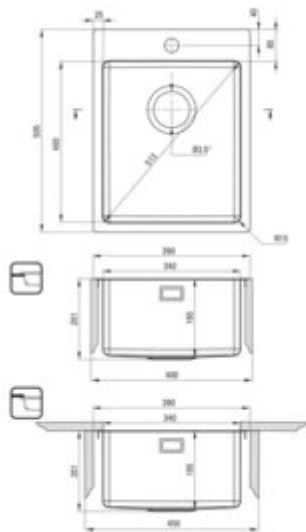

OLFATO PRECIOUS

Steel sink, 1-bowl

Product code: ZPO_C10E

EAN: 5907650870937

Color: brushed bronze

Warranty [years]: 2

Sink

Finish	brown
Surface type	brushed
Material	steel 304
Installation method	undermount, flush, inset
Number of bowls	1
Minimum cabinet width [mm]	400
Width [mm]	505
Length [mm]	390
Height [mm]	200
Bowl depth [mm]	200
Cut-out Length [mm]	370
Cut-out Width [mm]	485
Cut-out Length [mm]	340
Cut-out Width [mm]	400
Steel thickness [mm]	1
Reversible	no
Equipped with accessories	yes
Drain diameter	3.5"
Number of holes	1