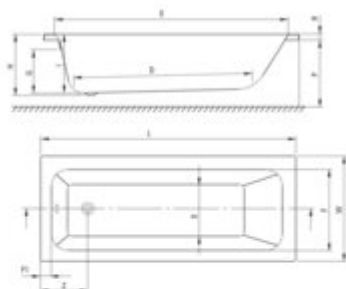

PRIZMA

Acrylic bathtub, alcove installation

Product code: KTJ_016W

EAN: 5907650860525

Color: white

Warranty [years]: 5

Finish	white
Material	acrylic
Width [mm]	700
Length [mm]	1595
Height [mm]	410
Depth [mm]	305
capacity [l]	170
Installation method	on a frame
built-in overflow	no
Antibacterial	yes

Features:

- Siphon sold separately
- Legs included with the bathtub
- Only the best materials, the quality of which has been confirmed by laboratory tests
- Easy to clean and maintain
- Dedicated cleaning agent, safe for cleaned surfaces