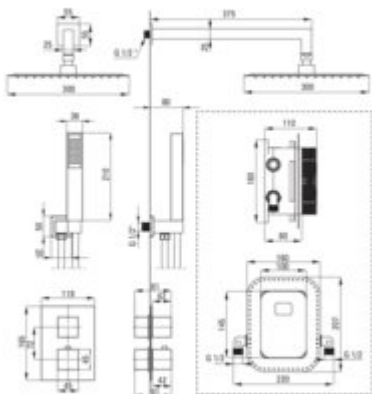

THERM

Concealed shower set, with thermostatic BOX

Product code: BXYZNEAT

EAN: 5908212084892

Color: nero

Warranty [years]: 7

Mixer (BXY_NEAT)

| | |
|---------------------|-----------------------------|
| Mixer type | Concealed BOX, thermostatic |
| Installation method | concealed |

Mixer (BXY_X44T)

| | |
|---------------------|-----------------------------|
| Mixer type | Concealed BOX, thermostatic |
| Installation method | concealed |
| Flow class [l/min] | S - 15.1-19.8 l/min |
| Acoustic group [dB] | I (x ≤ 20) |

Spout

| | |
|----------------------------------|-------|
| Spout type | still |
| Range of shower/ bath spout [mm] | 375 |

Shower overhead

| | |
|--|-----------|
| Shape | square |
| Material | steel 304 |
| Width [mm] | 300 |
| Length [mm] | 300 |
| thickness | 55 |
| Anti-calc | yes |
| Number of functions | 1 |
| Stream type | rain |
| Quick response time for turning the water on and off | yes |

Hand shower

| | |
|---------------------|------|
| Number of functions | 1 |
| Anti-calc | yes |
| Stream type | rain |

Hose

| | |
|----------------|------|
| Length [mm] | 1500 |
| Braid material | PVC |
| Anti-twist | 1 |