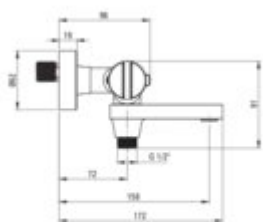

THERM

Bath mixer, thermostatic

Product code: BCH_N1BT

EAN: 5907650815105

Color: nero

Warranty [years]: 7

Mixer

Finish	nero
Material	brass
Mixer type	two-handle, thermostatic
Installation method	wall-mounted
Flow class [l/min]	A ≤ 15 (9.1 - 15)
Acoustic group [dB]	II (20 < x ≤ 30)
Check valves	yes

Mixer cartridge

Temperature lock	yes
------------------	-----

Spout

Spout type	foldable
Mixer spout range [mm]	158

Function switch

Switch type	spout integrated
-------------	------------------

Aerator

Aerator type	laminar, swivel
Aerator size	M24