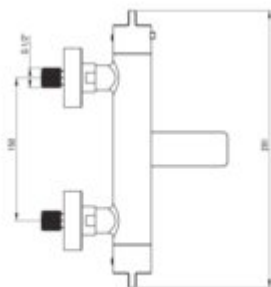

THERM

Bath mixer, thermostatic

Product code: BCH_N1BT

EAN: 5907650815105

Color: nero

Warranty [years]: 7

Mixer

Finish	nero
Material	brass
Mixer type	two-handle, thermostatic
Installation method	wall-mounted
Flow class [l/min]	A ≤ 15 (9.1 - 15)
Acoustic group [dB]	II (20 < x ≤ 30)
Check valves	yes

Mixer cartridge

Temperature lock	yes
------------------	-----

Spout

Spout type	foldable
Mixer spout range [mm]	158

Function switch

Switch type	spout integrated
-------------	------------------

Aerator

Aerator type	laminar, swivel
Aerator size	M24