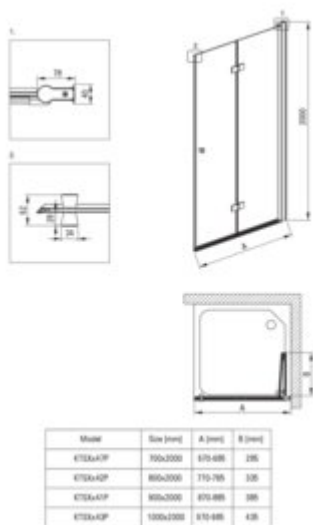

KERRIA PLUS

Shower doors, Kerria Plus system

Product code: KTSXN41P

EAN: 5908212087541

Color: nero

Warranty [years]: 5

Shower door

Finish	nero
Width [mm]	900
Height [mm]	2000
Glass finish	transparent
Glass thickness [mm]	6
Active cover	yes
installation	to be completed with KTS doors , to be completed with KTS walk-in
Side dimension [mm]	885
Adjustment range from [mm]	-10
Masking of assembly elements	yes
Profiles levelling the curvature of the walls	yes
Holders	with safety
Tempered glass TOTAL WHITE	yes
Reversible doors	yes
Silent closing	yes
Installation without shower tray	yes possible
Lifting hinges	yes
Hinges flush with the glass	yes

Showe cabin

Side dimension [mm]	885
---------------------	-----

Features:

- Important! For recessed installation, be sure to buy the appropriate KTS_NOOX or KTS_000X
- Only the best materials, the quality of which has been confirmed by laboratory tests
- Safe and durable tempered glass
- Reversible door that allows the cabin to be mounted on the right or left side
- Possibility to install the cabin without a shower tray, directly on the tiles
- Hydrophobic Active-Cover coating that makes it easier for water to run off the glass
- Covering of assembly elements
- Folding door handle included
- Precise door closing through lifting hinges
- Modern handles with glass protection
- TOTALWHITE transparent glass
- Profiles leveling the curvature of the walls
- Hinges in the plane of the glass
- Dedicated cleaning agent, safe for cleaned surfaces
- Resistance to impacts, chemicals and stains in accordance with PN-EN 14428+A1:2008 norm, c
- Dedicated to Active Cover surfaces