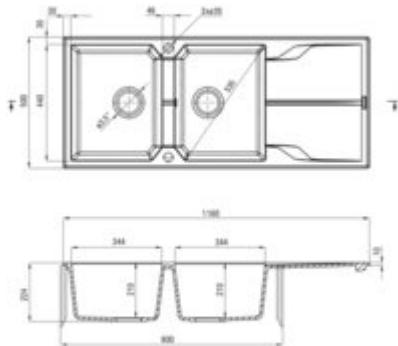

Product code: ZQN_2213

EAN: 5908212080344

Color: graphite

Warranty [years]: 18

Sink

Finish	graphite
Surface type	matte
Material	granite
Installation method	inset
Number of bowls	2
Minimum cabinet width [mm]	800
Width [mm]	500
Length [mm]	1160
Height [mm]	224
Bowl depth [mm]	210
2nd bowl depth [mm]	210
Cut-out Length [mm]	1140
Cut-out Width [mm]	480
Reversible	yes
Equipped with accessories	yes
Drain diameter	3.5"
Number of holes	2

Sink waste kit

Finish	steel
Plug type	automatic, manual
Low siphon/ Space saver	yes
possibility to connect a dishwasher/ washing machine	yes

Features:

- Properties of Deante granite: resistance to impact, high temperature, discoloration, therm
- Longest, 18 years warranty
- The sink is equipped with fittings with a connection to the dishwasher
- Accessories with automatic shut-off of the drain
- Hydrophobic properties repel water molecules
- Possibility to buy a sponge hook that fits perfectly with this model.
- Possibility to buy a cloth rail that fits perfectly with this model
- Reversible sink - possibility to install the bowl on the left or the right side
- Dedicated cleaning agent, safe for cleaned surfaces
- Space-saving siphon which facilitates e.g. sorting waste
- Possibility to purchase a drainer that perfectly fits this model
- The finish enriched with silver ions adds antiseptic properties