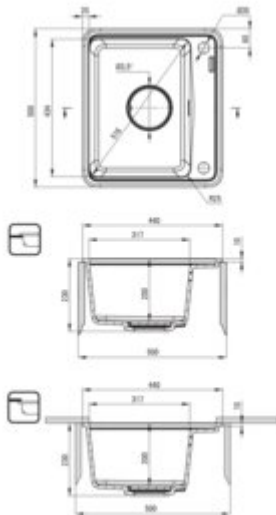

## Sink

Finish	alabaster
Surface type	matte
Material	granite
Installation method	inset, undermount
Number of bowls	1
Minimum cabinet width [mm]	500
Width [mm]	440
Length [mm]	500
Height [mm]	230
Bowl depth [mm]	200
Cut-out Length [mm]	480
Cut-out Width [mm]	420
Cut-out Length [mm]	460
Cut-out Width [mm]	400
Reversible	yes
Equipped with accessories	yes
Drain diameter	3.5"
Number of holes	2
Additional features	cutting board included, drain cover included