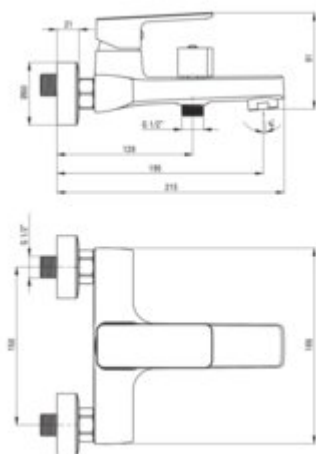

MARO

Bath mixer, wall-mounted

Product code: BLO_010M

EAN: 5908212005507

Color: chrome

Warranty [years]: 5

Mixer

Finish	chrome
Material	brass
Mixer type	single-handle, mixer
Installation method	wall-mounted
Flow class [l/min]	A <= 15 (9.1 - 15)
Acoustic group [dB]	II (20 < x <= 30)

Mixer cartridge

Ceramic cartridge size	35 mm
------------------------	-------

Spout

Material	brass
----------	-------

Function switch

Switch type	ceramic mechanical
-------------	--------------------

Aerator

Aerator type	honeycomb
Aerator size	M28

Features:

- The mixer is equipped with a stream aerator
- Mechanical ceramic function switch
- Only the best materials, the quality of which has been confirmed by laboratory tests
- Cleaning agent for fixtures in all colors available