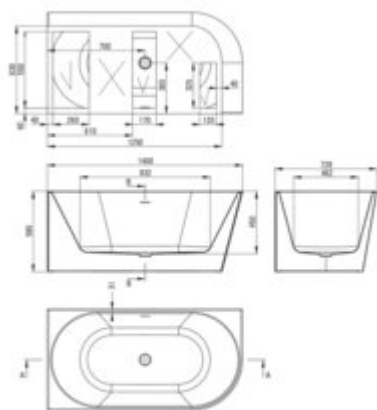

SILIA

Acrylic bathtub, corner/free-standing

Product code: KDS_014L

EAN: 5907650881070

Color: white

Warranty [years]: 5

Finish	white
Material	acrylic
Width [mm]	730
Length [mm]	1400
Height [mm]	580
Depth [mm]	450
capacity [l]	183
Installation method	wall-mounted, freestanding
built-in overflow	yes
Siphon included	yes
Click-clack plug included	yes

Features:

- Deante Design Studio Collection
- Easy to clean and maintain
- Flexible arrangement - free-standing or back-to-wall bathtub
- Freedom in choosing the faucet - wall-mounted, concealed or floor-mounted
- Only the best materials, the quality of which has been confirmed by laboratory tests
- Durable acrylic material that maintains its shine and color
- Dedicated cleaning agent, safe for cleaned surfaces