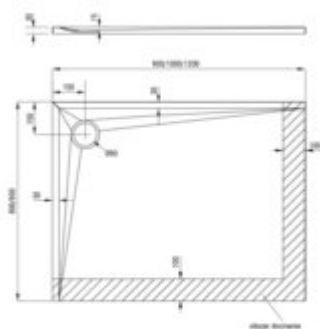

KERRIA PLUS

Acrylic shower tray, rectangular

Product code: KTS_046B

EAN: 5907650809913

Color: white

Warranty [years]: 5

Finish	white
Material	acrylic
Shape	rectangular
Width [mm]	800
Length [mm]	1000
Height [mm]	30
Installation method	directly on the spout, on the floor level, on the construction material support
Drain diameter	90
Antibacterial	yes
possibility to cut to size	yes

Features:

- Durable acrylic material that maintains its shine and color
- For installation at floor level, directly on the screed or supported by construction mater
- SOLID PLUS technology: composite filling guaranteeing full stability, effective insulation
- Possibility of cutting the Kerria Plus shower tray
- Warning! The NHC_029C siphon fits this shower tray
- Dedicated cleaning agent, safe for cleaned surfaces
- Only the best materials, the quality of which has been confirmed by laboratory tests