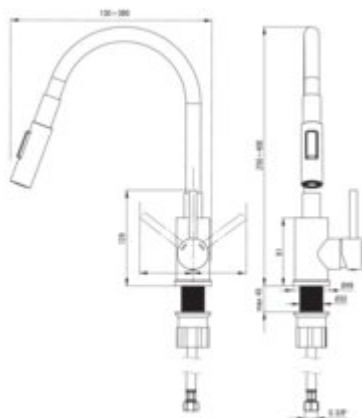

### Mixer

Finish	steel, white
Material	steel 304
Mixer type	single-handle, mixer
Installation method	standing
Total mixer height [mm]	400
Flow class [l/min]	A <= 15 (9.1 - 15)
Acoustic group [dB]	I (x <= 20)

### Mixer cartridge

Ceramic cartridge size	35 mm
------------------------	-------

### Spout

Spout type	elastic
Mixer spout range [mm]	380

### Connecting hose

Length [mm]	600
Installation thread	3/8"
Connection thread	M10