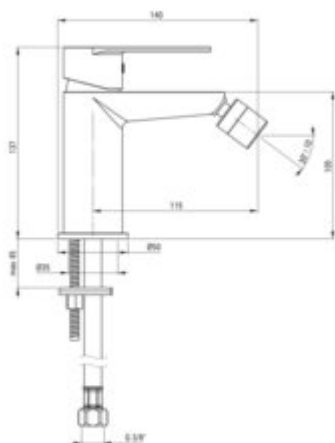

ALPINIA Bidet tap

Product code: BGA_N30M

EAN: 5907650815389

Color: nero

Warranty [years]: 7

Mixer

Finish	nero
Material	brass
Mixer type	single-handle, mixer
Installation method	standing
Total mixer height [mm]	137
Flow class [l/min]	A <= 15 (9.1 - 15)
Acoustic group [dB]	I (x <= 20)

Mixer cartridge

Ceramic cartridge size	35 mm
------------------------	-------

Spout

Spout type	still
Mixer spout range [mm]	115
Material	brass

Aerator

Aerator type	honeycomb
Aerator size	M22

Connecting hose

Length [mm]	450
Installation thread	3/8"
Connection thread	M10

Features:

- Light and subtle design
- The mixer is equipped with a stream aerator
- 45 cm connection hoses included
- Innovative, durable and easy to clean Nero coating
- Only the best materials, the quality of which has been confirmed by laboratory tests
- The mixer body is made of the highest quality brass
- Cleaning agent for fixtures in all colors available