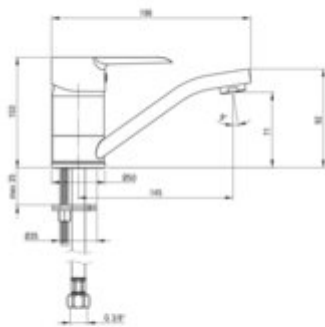

CORIO

Washbasin tap

Product code: BFC_026M

EAN: 5908212083697

Color: chrome

Warranty [years]: 7

Mixer

Finish	chrome
Material	brass
Mixer type	single-handle, mixer
Installation method	standing
Total mixer height [mm]	103
Flow class [l/min]	A <= 15 (9.1 - 15)
Acoustic group [dB]	I (x <= 20)

Mixer cartridge

Ceramic cartridge size	40 mm
------------------------	-------

Spout

Spout type	swivel
Mixer spout range [mm]	145
Material	stainless steel

Aerator

Aerator type	honeycomb
Aerator size	M24

Connecting hose

Length [mm]	450
Installation thread	3/8"
Connection thread	M10

Features:

- The mixer body is made of the highest quality brass
- The mixer is equipped with a stream aerator
- The swivel spout improves the comfort of use
- 45 cm connection hoses included
- Only the best materials, the quality of which has been confirmed by laboratory tests
- Cleaning agent for fixtures in all colors available