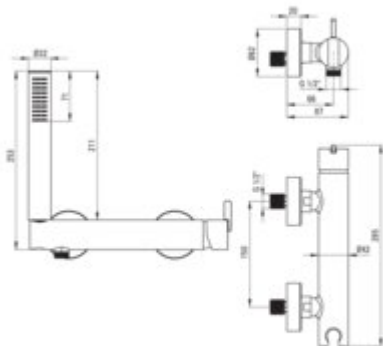

SILIA

Shower mixer, with shower set

Product code: BQS_A41M

EAN: 5907650858409

Color: bianco

Warranty [years]: 7

Mixer

Finish	bianco
Material	brass
Mixer type	single-handle, mixer
Installation method	wall-mounted
Total mixer height [mm]	87
Flow class [l/min]	A <= 15 (9.1 - 15)
Acoustic group [dB]	I (x <= 20)

Mixer cartridge

Ceramic cartridge size	35 mm
------------------------	-------

Hose

Length [mm]	1500
Anti-twist	1

Hand shower

Number of functions	1
Anti-calc	yes
Additional features	cool-out

Features:

- Deante Design Studio Collection
- Noble form and timeless simplicity
- Only the best materials, the quality of which has been confirmed by laboratory tests
- The mixer body is made of the highest quality brass
- Innovative and easy-to-maintain coating - bianco
- Cool-out hand shower
- Anti-calc hand shower
- Anti-twist system, preventing the hose from twisting
- Durable hose ends made of brass
- Handset holder integrated with the battery body
- Cleaning agent for fixtures in all colors available