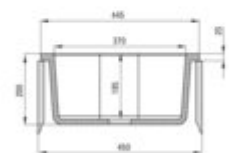

LUSITANO

Ceramic sink, 1-bowl

Product code: ZCL_680N

EAN: 5908212037850

Color: white

Warranty [years]: 2

Sink

Finish	white
Surface type	shine
Material	ceramic
Installation method	inset
Number of bowls	1
Minimum cabinet width [mm]	450
Height [mm]	200
Diameter [mm]	445
Bowl depth [mm]	185
Cut-out Diameter [mm]	425
Reversible	yes
Equipped with accessories	yes
Drain diameter	2"

Sink waste kit

Finish	steel
Plug type	manual
Low siphon/ Space saver	no
possibility to connect a dishwasher/ washing machine	yes

Features:

- Hard and durable ceramics does not lose its properties with long use
- The sink is equipped with fittings with a connection to the dishwasher
- Dedicated cleaning agent, safe for cleaned surfaces