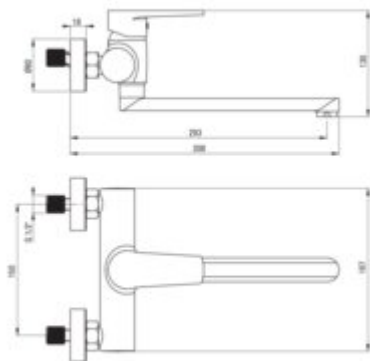

TUBO

Kitchen tap, wall-mounted

Product code: BUT_080M

EAN: 5907650812845

Color: chrome

Warranty [years]: 7

Mixer

Finish	chrome
Material	brass
Mixer type	single-handle, mixer
Installation method	wall-mounted
Total mixer height [mm]	308
Flow class [l/min]	A <= 15 (9.1 - 15)
Acoustic group [dB]	I (x <= 20)

Mixer cartridge

Ceramic cartridge size	35 mm
------------------------	-------

Spout

Spout type	swivel
Mixer spout range [mm]	293
Material	stainless steel

Aerator

Aerator type	honeycomb
Aerator size	M24

Features: