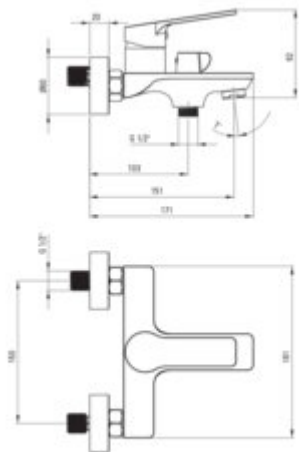

LOCO

Bath mixer, wall-mounted

Product code: BLC_010M

EAN: 5907650871149

Color: chrome

Warranty [years]: 5

Mixer

| | |
|---------------------|----------------------|
| Finish | chrome |
| Material | brass |
| Mixer type | single-handle, mixer |
| Installation method | wall-mounted |
| Flow class [l/min] | S - 15.1-19.8 l/min |
| Acoustic group [dB] | II (20 < x <= 30) |

Mixer cartridge

| | |
|------------------------|-------|
| Ceramic cartridge size | 35 mm |
|------------------------|-------|

Function switch

| | |
|-------------|--------------------|
| Switch type | ceramic mechanical |
|-------------|--------------------|

Aerator

| | |
|--------------|-----------|
| Aerator type | honeycomb |
| Aerator size | M24 |

Features:

- The mixer body is made of the highest quality brass
- Only the best materials, the quality of which has been confirmed by laboratory tests