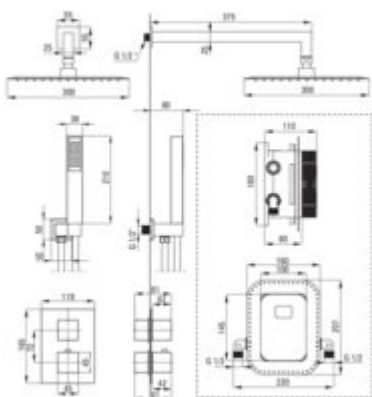

THERM

Concealed shower set, with thermostatic BOX

Product code: BXYZNEAT

EAN: 5908212084892

Color: nero

Warranty [years]: 7

Mixer (BXY_NEAT)

Mixer type	Concealed BOX, thermostatic
Installation method	concealed

Mixer (BXY_X44T)

Mixer type	Concealed BOX, thermostatic
Installation method	concealed
Flow class [l/min]	S - 15.1-19.8 l/min
Acoustic group [dB]	I (x ≤ 20)

Spout

Spout type	still
Range of shower/ bath spout [mm]	375

Shower overhead

Shape	square
Material	steel 304
Width [mm]	300
Length [mm]	300
thickness	55
Anti-calc	yes
Number of functions	1
Stream type	rain
Quick response time for turning the water on and off	yes

Hand shower

Number of functions	1
Anti-calc	yes
Stream type	rain

Hose

Length [mm]	1500
Braid material	PVC
Anti-twist	1

Angled hose connector

Finish	nero
Connection type	for the hose with hand shower holder
Shape	rectangular
Material	brass
Connection thread	yes
Concealed mounting	yes