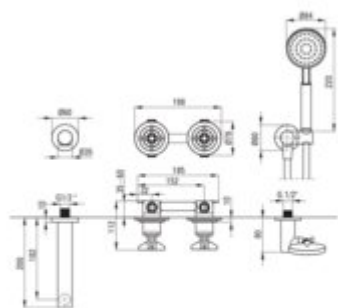

## Bath mixer, concealed

Product code: BQT\_018P

EAN: 5907650889731

Color: chrome

Warranty [years]: 7

### Mixer

Finish	chrome
Material	brass
Mixer type	mixer, two-handle
Installation method	concealed
Flow class [l/min]	S - 15.1-19.8 l/min
Acoustic group [dB]	I (x ≤ 20)

### Mixer cartridge

Ceramic cartridge size	35 mm
Cold start	no

### Hose

Length [mm]	1500
Braid type	extensible, double braided
Anti-twist	1