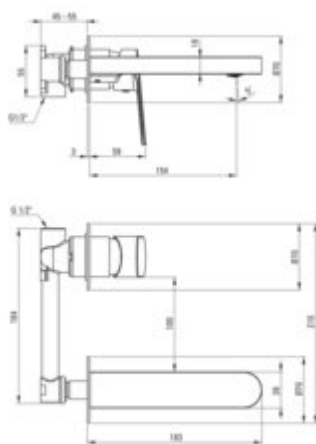

ALPINIA

Washbasin tap, concealed

Product code: BGA_Z55L

EAN: 5907650845867

Color: gold

Warranty [years]: 7

Mixer

Finish	gold
Material	brass
Mixer type	single-handle, mixer
Installation method	concealed
Flow class [l/min]	Z - 4-9 l/min
Acoustic group [dB]	II (20 < x <= 30)

Mixer cartridge

Ceramic cartridge size	35 mm
------------------------	-------

Spout

Mixer spout range [mm]	153
Material	brass

Aerator

Aerator type	honeycomb
Aerator size	M24

Features:

- Light and subtle design
- The mixer body is made of the highest quality brass
- Z flow class (4-9 l/min) allowing for water consumption reduction
- Flush-mounted installation ensures the aesthetics of the bathroom
- The mixer is equipped with a stream aerator
- Only the best materials, the quality of which has been confirmed by laboratory tests
- The faucet includes a concealed element
- Cleaning agent for fixtures in all colors available
- Coating applied using the PVD method