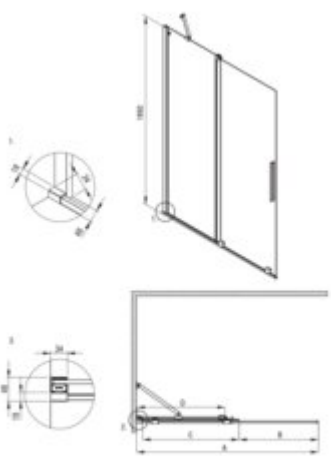

PRIZMA

Shower wall, walk-in

Product code: KTJ_F30R

EAN: 5907650839361

Color: brushed steel

Warranty [years]: 5

Model	Size	A (mm)	B (mm)	C (mm)	D (mm)
KTJ K30R	800x1950	780-800	310	420	370
KTJ K30R	900x1950	880-900	360	470	420
KTJ K30R	1000x1950	980-1000	410	520	470
KTJ K30R	1200x1950	1180-1200	510	620	570
KTJ K30R	1400x1950	1380-1400	610	720	670

Width [mm]	1000
Height [mm]	1950
Glass finish	transparent
Glass thickness [mm]	6
Active cover	yes
Side dimension [mm]	1000
Railings	short to perpendicular wall/long to parallel wall
Tempered glass TOTAL WHITE	no
Reversible doors	yes
Installation without shower tray	yes possible
Possibility to install a railing to a perpendicular wall	yes

Features:

- Only the best materials, the quality of which has been confirmed by laboratory tests
- Hydrophobic Active-Cover coating that makes it easier for water to run off the glass
- Possibility to install the cabin without a shower tray, directly on the tiles
- Safe and durable tempered glass
- Dedicated to Active Cover surfaces
- Resistance to impacts, chemicals and stains in accordance with PN-EN 14428+A1:2008 norm, c
- Reversible door that allows the cabin to be mounted on the right or left side
- Can be combined with a second sliding wall and the Prizma walk-in shower wall
- Dedicated cleaning agent, safe for cleaned surfaces
- Possibility of mounting the cabin directly on tiles or on Correo granite (KQR) and Kerria Plus acrylic (KTS) shower trays
- The set includes two rails - short and long
- Free combination of elements
- Coating applied using the PVD method