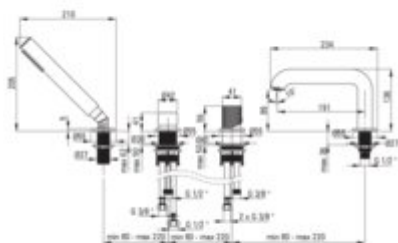

SILIA HEXA

Bath mixer, 4-hole

Product code: BHS_F14M

EAN: 5907650886495

Color: brushed steel

Warranty [years]: 7

Mixer

Finish	steel
Material	brass
Mixer type	single-handle, mixer
Installation method	standing
Total mixer height [mm]	205
Flow class [l/min]	A <= 15 (9.1 - 15)
Acoustic group [dB]	I (x <= 20)

Mixer cartridge

Ceramic cartridge size	35 mm
------------------------	-------

Spout

Spout type	still
Mixer spout range [mm]	191
Material	brass

Function switch

Switch type	ceramic mechanical
-------------	--------------------

Aerator (XDCH2TUN0)

Aerator size	M24
--------------	-----

Aerator (XDCTOPC00)

Aerator type	flat, swivel, silicone
Aerator size	M24

Connecting hose

Length [mm]	450
Installation thread	3/8"
Connection thread	M12

Hose

Length [mm]	1500
Braid type	single-braided

Hand shower

Number of functions	1
Anti-calc	yes
Additional features	cool-out

Features:

- Deante Design Studio Collection
- Decorative lever - jewelry for your bathroom
- Noble form and timeless simplicity
- Mechanical ceramic Click type function switch
- Coating applied using the PVD method
- Innovative and easy to maintain brushed steel coating
- The mixer body is made of the highest quality brass
- Silicone aerator for easy limescale removal
- The movable aerator allows you to direct the water stream
- Anti-calc hand shower
- The mounting sleeve facilitates the installation of the mixer
- Only the best materials, the quality of which has been confirmed by laboratory tests
- Durable hose ends made of brass
- Anti-twist system, preventing the hose from twisting
- 45 cm connection hoses included