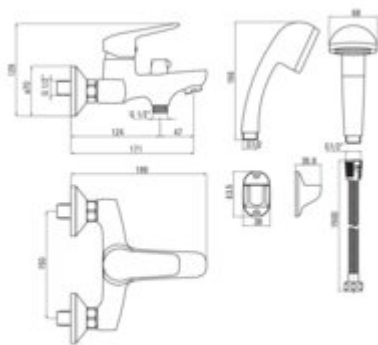

### Mixer

Finish	chrome
Material	brass
Mixer type	single-handle, mixer
Installation method	wall-mounted
Total mixer height [mm]	129
Flow class [l/min]	S - 15.1-19.8 l/min
Acoustic group [dB]	II (20 < x <= 30)

### Mixer cartridge

Ceramic cartridge size	35 mm
------------------------	-------

### Spout

Spout type	still
Mixer spout range [mm]	124

### Hose

Length [mm]	1500
Braid type	double braided