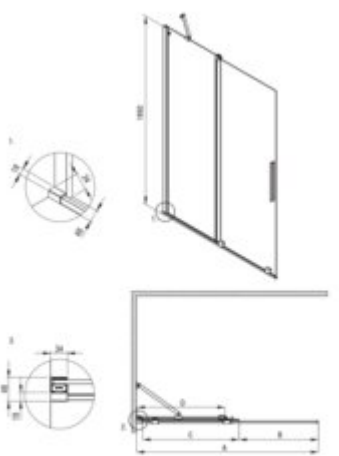

**PRIZMA**  
Shower wall, walk-in

**Product code:** KTJ\_R38R  
**EAN:** 5907650886129  
**Color:** brushed gold  
**Warranty [years]:** 5

Model	Size	A (mm)	B (mm)	C (mm)	D (mm)
KTJ_K38R	800x1950	780-800	310	420	370
KTJ_K38R	900x1950	880-900	360	470	420
KTJ_K38R	1000x1950	980-1000	410	520	470
KTJ_K38R	1200x1950	1180-1200	510	620	570
KTJ_K38R	1400x1950	1380-1400	610	720	670

Finish	brushed gold
Width [mm]	800
Height [mm]	1950
Glass finish	transparent
Glass thickness [mm]	6
Active cover	yes
Side dimension [mm]	800
Railings	short to perpendicular wall/long to parallel wall
Reversible doors	yes
Installation without shower tray possible	yes
Possibility to install a railing to a perpendicular wall	yes

**Features:**

- Only the best materials, the quality of which has been confirmed by laboratory tests
- Hydrophobic Active-Cover coating that makes it easier for water to run off the glass
- Dedicated to Active Cover surfaces
- Possibility to install the cabin without a shower tray, directly on the tiles
- Safe and durable tempered glass
- Resistance to impacts, chemicals and stains in accordance with PN-EN 14428+A1:2008 norm, c
- Dedicated cleaning agent, safe for cleaned surfaces
- Free combination of elements
- The set includes two rails - short and long