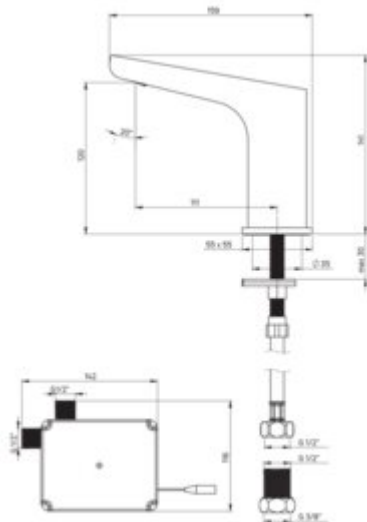

### Mixer

Finish	chrome
Material	brass
Mixer type	sensor
Installation method	standing
Total mixer height [mm]	141
Flow class [l/min]	Z - 4-9 l/min
Acoustic group [dB]	I (x <= 20)
Check valves	yes

### Spout

Mixer spout range [mm]	111
Material	brass

### Aerator

Aerator type	swivel, flat
Aerator size	M24

### Connecting hose

Length [mm]	450
Installation thread	1/2"
Connection thread	M10