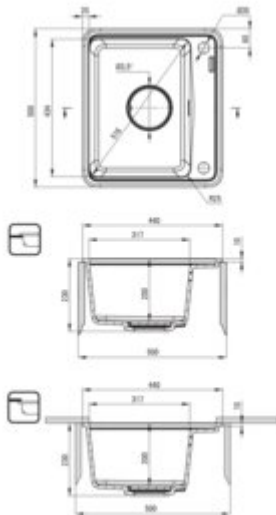

MOMI Granite sink, 1-bowl

Product code: ZKM_G103

EAN: 5907650831082

Color: metallic graphite

Warranty [years]: 18

Sink

Finish	metallic graphite
Surface type	matte
Material	granite
Installation method	inset, undermount
Number of bowls	1
Minimum cabinet width [mm]	500
Width [mm]	440
Length [mm]	500
Height [mm]	230
Bowl depth [mm]	200
Cut-out Length [mm]	480
Cut-out Width [mm]	420
Cut-out Length [mm]	460
Cut-out Width [mm]	400
Reversible	yes
Equipped with accessories	yes
Drain diameter	3.5"
Number of holes	2
Additional features	drain cover included, cutting board included

Sink waste kit

Finish	nero
Plug type	automatic, with a button
Low siphon/ Space saver	yes
possibility to connect a dishwasher/ washing machine	yes

Features:

- Deante Design Studio Collection
- Harmonious design
- Deep bowl
- Under-mounting possible
- ATTENTION! Before cutting a hole in the tabletop to install the sink, take into account th
- Granite drain cover
- Automatic CLICK plug
- Chopping board included
- Properties of Deante granite: resistance to impact, high temperature, discoloration, therm
- Hydrophobic properties repel water molecules
- Space-saving siphon which facilitates e.g. sorting waste
- Dedicated cleaning agent, safe for cleaned surfaces
- The finish enriched with silver ions adds antiseptic properties
- Strainer uniformly dyed in mass