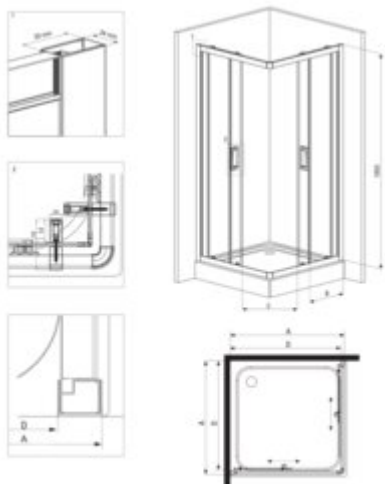

**FUNKIA**  
Shower cabin, square

**Product code:** KYC\_441K

**EAN:** 5908212008751

**Color:** chrome

**Warranty [years]:** 5

Model	Size	A [mm]	B [mm]	C [mm]	D [mm]
KYC 441K	900x900	190	190	330	385
KYC 441K	900x900	895	895	330	440

Finish	chrome
Shape	square
Width [mm]	900
Length [mm]	900
Height [mm]	1850
Glass finish	graphite
Glass thickness [mm]	5
Side dimension [mm]	895
Adjustment range from [mm]	-10
Masking of assembly elements	yes
Profiles levelling the curvature of the walls	yes
Silent closing	yes
Installation without shower tray possible	yes
Detachable lower rollers	yes

**Features:**

- Only the best materials, the quality of which has been confirmed by laboratory tests
- Safe and durable tempered glass
- Bottom rollers allow for the door detachment and easier product care
- Covering of assembly elements
- Possibility to install the cabin without a shower tray, directly on the tiles
- Dedicated cleaning agent, safe for cleaned surfaces
- Profiles leveling the curvature of the walls
- Resistance to impacts, chemicals and stains in accordance with PN-EN 14428+A1:2008 norm, c
- Enclosure sold without the tray