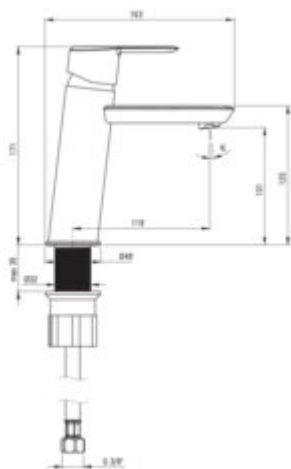

ARNIKA

Washbasin tap

Product code: BQA_020M

EAN: 5907650826460

Color: chrome

Warranty [years]: 7

Mixer

| | |
|-------------------------|----------------------|
| Finish | chrome |
| Material | brass |
| Mixer type | single-handle, mixer |
| Installation method | standing |
| Total mixer height [mm] | 171 |
| Flow class [l/min] | Z - 4-9 l/min |
| Acoustic group [dB] | I (x <= 20) |

Mixer cartridge

| | |
|------------------------|-------|
| Ceramic cartridge size | 35 mm |
|------------------------|-------|

Spout

| | |
|------------------------|-------|
| Spout type | still |
| Mixer spout range [mm] | 118 |
| Material | brass |

Aerator

| | |
|--------------|----------|
| Aerator type | silicone |
| Aerator size | M22 |

Connecting hose

| | |
|---------------------|------|
| Length [mm] | 450 |
| Installation thread | 3/8" |
| Connection thread | M10 |